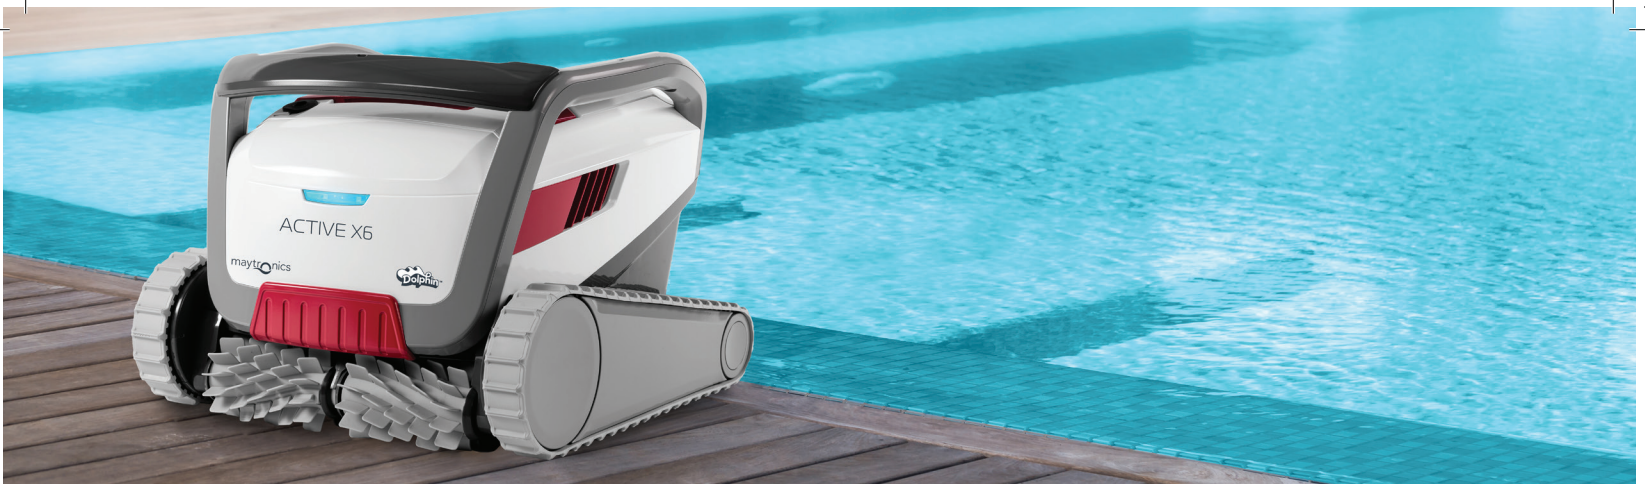

# Dolphin ACTIVE X6

*Superior pool cleaning made even easier*

Maximum cleaning performance with minimum effort and hassle

The all-new Maytronics Dolphin ACTIVE X6 robotic pool cleaner makes it super-easy to look after your swimming pool, keeping it clean and ready for fun, with minimum effort and hassle.

It's newly designed for maximum cleaning performance, convenient handling, and simple operation that needs no intervention from you, and its cloud-connected, so you've always got control right in your hand, no matter where you are.

## ACTIVE X6 Product Specifications

Ideal Pool Length	Up to 15 m
Navigation and maneuverability	Dynamic dual-drive motor combined with PowerStream mobility system, with multi directional water outlets and precise navigation control
Cleaning coverage	Floor, walls & waterline
Filtration	Large capacity top-access multi-layer filter basket efficiently collects debris
Brushing	Dual active scrubber, rotates 1.5 faster than the robot
Cleaning cycle	1.5 / 2 / 2.5 hours
Cable Length	18 m, cable tangle prevention
Weight	11.5 kg
Caddy	Included
Warranty	36 Months

Dual-drive PowerStream mobility system

Floor, walls & waterline

Cable tangle prevention

Brush + Active Scrubber

Pick me up

Large capacity multi layer filter

We put the entire system into your phone, for you, so you can keep your pool perfect from anywhere at any time. Download the MyDolphin™ Plus app.